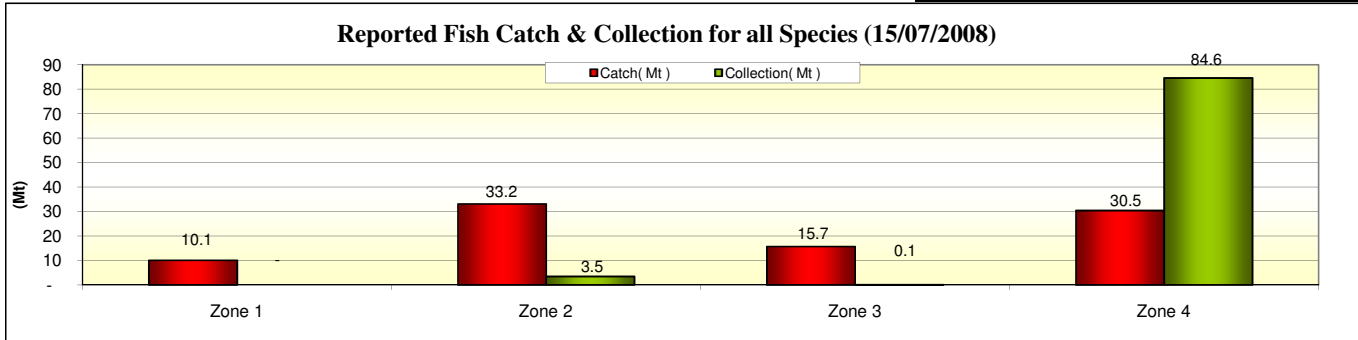

# WEEKLY FACT SHEET

As of Tuesday 15/07/2008

Economic Planning & Program Coordination, Ministry of Fisheries, Agriculture and Marine Resources

Zones	Catch( Mt )	Collection( Mt )
Zone 1	10.12	-
Zone 2	33.16	3.48
Zone 3	15.73	0.14
Zone 4	30.46	84.64
<b>Total</b>	<b>89.47</b>	<b>88.25</b>

Atoll	Fish catch ( Mt)
Male'	285.32
Gaafu Dhaal Atoll	190.89
Raa Atoll	162.00
Baa Atoll	109.91
Shaviyani Atoll	93.58

Species	Today (15/07/2008)			Previous day (14/07/2008)		
	Average Weight by species (Kg)	Price quoted per fish (Rf)	Average Male' Market Price(Rf/Kg)	Average Weight by species (Kg)	Price quoted per fish (Rf)	Average Male' Market Price(Rf/Kg)
Large Skipjack	4.5	160	36	8	190	24
Small Skipjack	3	115	38	2.7	70	26
Yellowfin Tuna	3	100	33	2.8	90	32
Little Tuna	3	65	22	3	75	25
Frigate Tuna	0.79	12	15	0.75	12	16