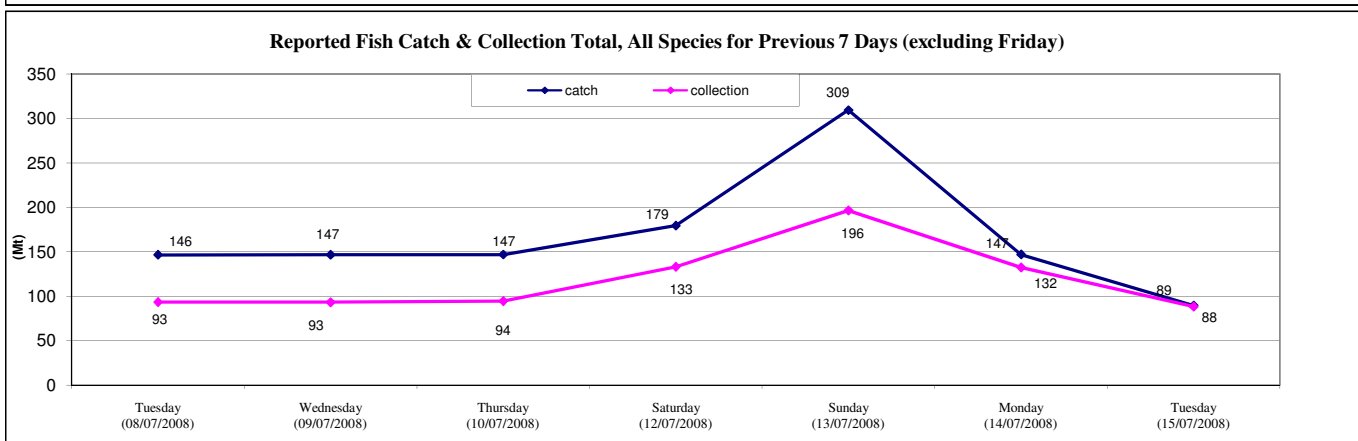

# WEEKLY FACT SHEET

As of Tuesday 15/07/2008

Economic Planning & Program Coordination, Ministry of Fisheries, Agriculture and Marine Resources

Zones	Catch( Mt )	Collection( Mt )
Zone 1	10.12	-
Zone 2	33.16	3.48
Zone 3	15.73	0.14
Zone 4	30.46	84.64
<b>Total</b>	<b>89.47</b>	<b>88.25</b>

Atoll	Fish catch ( Mt)
Male'	285.32
Gaafu Dhaal Atoll	190.89
Raa Atoll	162.00
Baa Atoll	109.91
Shaviyani Atoll	93.58

Species	Today (15/07/2008)			Previous day (14/07/2008)		
	Average Weight by species (Kg)	Price quoted per fish (Rf)	Average Male' Market Price(Rf/Kg)	Average Weight by species (Kg)	Price quoted per fish (Rf)	Average Male' Market Price(Rf/Kg)
Large Skipjack	4.5	160	36	8	190	24
Small Skipjack	3	115	38	2.7	70	26
Yellowfin Tuna	3	100	33	2.8	90	32
Little Tuna	3	65	22	3	75	25
Frigate Tuna	0.79	12	15	0.75	12	16