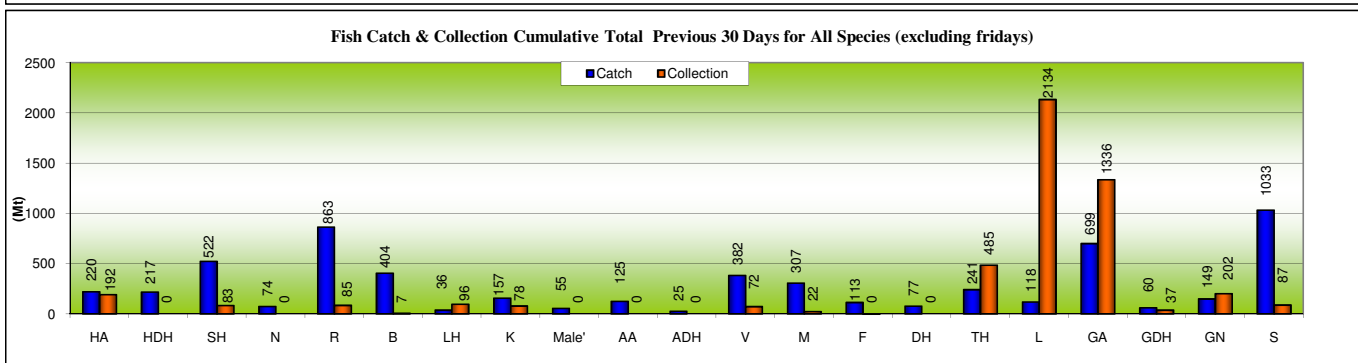

# WEEKLY FACT SHEET

As of Tuesday 15/07/2008

Economic Planning & Program Coordination, Ministry of Fisheries, Agriculture and Marine Resources

Zones	Catch( Mt )	Collection( Mt )
Zone 1	10.12	-
Zone 2	33.16	3.48
Zone 3	15.73	0.14
Zone 4	30.46	84.64
<b>Total</b>	<b>89.47</b>	<b>88.25</b>

Atoll	Fish catch ( Mt)
Male'	285.32
Gaafu Dhaal Atoll	190.89
Raa Atoll	162.00
Baa Atoll	109.91
Shaviyani Atoll	93.58

Species	Today (15/07/2008)			Previous day (14/07/2008)		
	Average Weight by species (Kg)	Price quoted per fish (Rf)	Average Male' Market Price(Rf/Kg)	Average Weight by species (Kg)	Price quoted per fish (Rf)	Average Male' Market Price(Rf/Kg)
Large Skipjack	4.5	160	36	8	190	24
Small Skipjack	3	115	38	2.7	70	26
Yellowfin Tuna	3	100	33	2.8	90	32
Little Tuna	3	65	22	3	75	25
Frigate Tuna	0.79	12	15	0.75	12	16